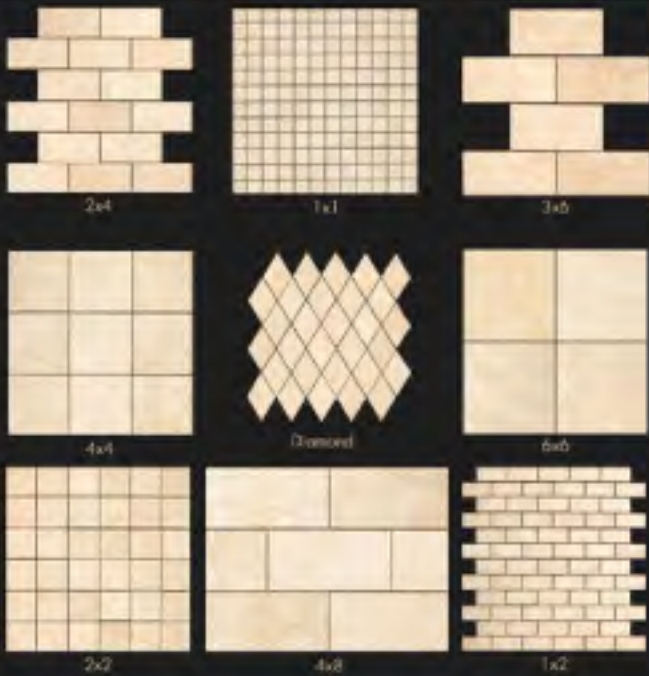

MOSAICS & MOULDINGS

IVORY

Available finishes:
Tumbled, Filled & Honed, Brushed